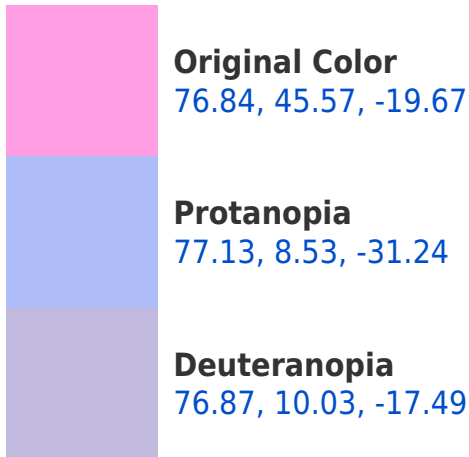

## **Background**

This preview shows how black text looks on a background with the CIELab color 156.84, 45.57, -19.67.

## Dichromacy

**Tritanopia**  
76.72, 31.91, 5.76

# Trichromacy

**Original Color**  
76.84, 45.57, -19.67

**Protanomaly**  
76.33, 21.37, -27.95

**Deuteranomaly**  
76.46, 23.36, -18.99

**Tritanomaly**  
76.73, 36.55, -3.49

# Monochromacy

**Original Color**  
76.84, 45.57, -19.67

**Achromatopsia**  
78.79, 0.00, -0.01

**Achromatomaly**  
77.71, 16.77, -7.89