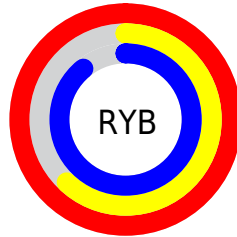

Red (100%)

Yellow (62%)

Blue (89%)