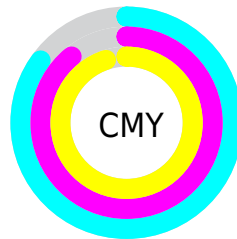

A 20% lighter version of the original color is **30.87, 2.15, 10.14**, and **0.00, 0.00, 0.00** is the 20% darker color. If you saturate the color by 10%, you get **10.40, 2.66, 11.36**, and if you desaturate by 10%, it is **11.53, 1.52, 9.19**.

Distribution

Red (15%)

Green (11%)

Blue (5%)

Red (11%)

Yellow (15%)

Blue (5%)

Cyan (0%)

Magenta (24%)

Yellow (62%)

Black (85%)

Cyan (85%)

Magenta (89%)

Yellow (95%)

Brightness & Saturation Gradients

These gradients show how the CIELab color 90.96, 2.05, 10.44 changes by changing the brightness by 10 percent. The first figure shows a shift by +10% for each color and the second figure -10%.