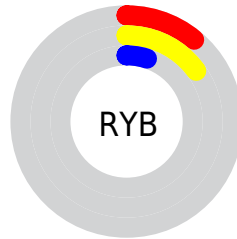

Details

The CIELab color **10.96, 2.05, 10.44** is a dark color, and the websafe version is hex **333333**. A complement of this color would be **7.59, 0.95, -10.93**, and the grayscale version is **10.85, 0.00, -0.00**.

A 20% lighter version of the original color is **30.87, 2.15, 10.14**, and **0.00, 0.00, 0.00** is the 20% darker color. If you saturate the color by 10%, you get **10.40, 2.66, 11.36**, and if you desaturate by 10%, it is **11.53, 1.52, 9.19**.

Distribution

Red (15%)

Green (11%)

Blue (5%)

Red (11%)

Yellow (15%)

Blue (5%)

Cyan (0%)