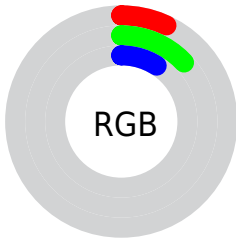

Distribution

- Red (7%)
- Green (13%)
- Blue (9%)