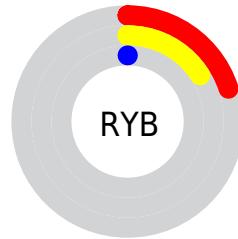

Details

The CIELab color **11.39, 11.96, 17.27** is a dark color, and the websafe version is hex **330000**. A complement of this color would be **9.56, -0.13, -18.20**, and the grayscale version is **10.70, 0.00, -0.00**.

A 20% lighter version of the original color is **31.37, 12.31, 17.50**, and **0.00, 0.00, 0.00** is the 20% darker color. If you saturate the color by 10%, you get **11.39, 11.96, 17.26**, and if you desaturate by 10%, it is **12.25, 10.45, 16.37**.

Distribution

Red (20%)

Green (9%)

Blue (0%)

Red (20%)

Yellow (16%)

Blue (0%)

Cyan (0%)