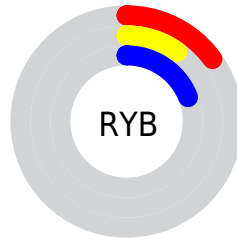

Conversions

Conversions Part 2

Format	Color
RYB	37, 25, 48
Decimal	2431280
CIELab	11.29, 11.68, -13.09
CIElCh	11, 17.543, 311.742
Yxy	1.3021, 0.2783, 0.2204
Android (android.graphics.Color)	4280621360 (0xFF251930)
YUV	31.2100, 8.2775, 5.0778
Hunter-Lab	11.4109, 5.7490, -7.3961

Details

The CIELab color **11.29, 11.68, -13.09** is a dark color, and the websafe version is hex **000033**. A complement of this color would be **18.18, -10.23, 13.10**, and the grayscale version is **11.82, 0.00, -0.00**.

A 20% lighter version of the original color is **31.20, 11.65, -13.14**, and **0.00, 0.00, 0.00** is the 20% darker color. If you saturate the color by 10%, you get **9.59, 14.30, -15.79**, and if you desaturate by 10%, it is **13.04, 9.09, -10.35**.

Distribution

- Red (15%)
- Green (10%)
- Blue (19%)

- Red (15%)
- Yellow (10%)
- Blue (19%)

- Cyan (23%)
- Magenta (48%)
- Yellow (0%)
- Black (81%)

- Cyan (85%)
- Magenta (90%)
- Yellow (81%)

Brightness & Saturation Gradients