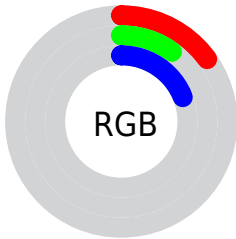

Distribution

- Red (15%)
- Green (10%)
- Blue (19%)