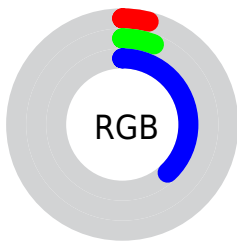

Distribution

- Red (4%)
- Green (6%)
- Blue (38%)