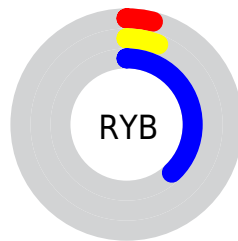

- Red (4%)
- Yellow (6%)
- Blue (38%)