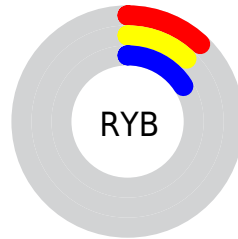

Details

The CIELab color **11.72, 3.08, -7.39** is a dark color, and the websafe version is hex **333333**. A complement of this color would be **16.26, -2.37, 7.24**, and the grayscale version is **11.86, 0.00, -0.00**.

A 20% lighter version of the original color is **31.86, 2.80, -7.09**, and **0.00, 0.00, 0.00** is the 20% darker color. If you saturate the color by 10%, you get **9.90, 4.50, -10.23**, and if you desaturate by 10%, it is **13.54, 1.82, -4.59**.

Distribution

Red (12%)

Green (12%)

Blue (16%)

Red (12%)

Yellow (12%)

Blue (16%)

Cyan (27%)

Magenta (27%)

Yellow (0%)

Black (84%)

Cyan (88%)

Magenta (88%)

Yellow (84%)

Brightness & Saturation Gradients

These gradients show how the CIELab color 91.72, 3.08, -7.39 changes by changing the brightness by 10 percent. The first figure shows a shift by +10% for each color and the second figure -10%.