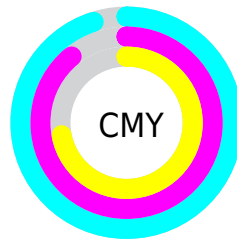

A 20% lighter version of the original color is **31.85, 11.85, -28.68**, and **0.91, 4.62, -13.35** is the 20% darker color. If you saturate the color by 10%, you get **9.79, 14.92, -32.04**, and if you desaturate by 10%, it is **13.97, 8.95, -25.24**.

Distribution

- Red (5%)
- Green (11%)
- Blue (28%)

- Red (5%)
- Yellow (10%)
- Blue (28%)

- Cyan (80%)
- Magenta (61%)
- Yellow (0%)
- Black (72%)

- Cyan (95%)
- Magenta (89%)
- Yellow (72%)

Brightness & Saturation Gradients

These gradients show how the CIE Lab color 91.82, 11.72, -28.72 changes by changing the brightness by 10 percent. The first figure shows a shift by +10% for each color and the second figure -10%.

Similar to the brightness gradients but the following saturation gradients show a change of the CIE Lab color 91.82, 11.72, -28.72 by changing the saturation by 10% instead.