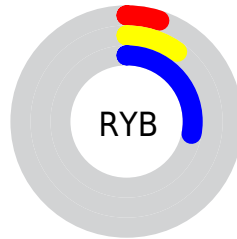

- Red (5%)
- Yellow (10%)
- Blue (28%)