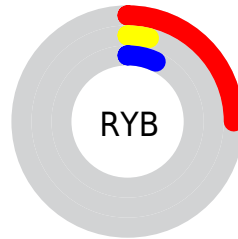

Details

The CIELab color **11.85, 26.58, 10.24** is a dark color, and the websafe version is hex **330000**. A complement of this color would be **24.13, -19.40, -0.09**, and the grayscale version is **9.95, 0.00, -0.00**.

A 20% lighter version of the original color is **31.89, 26.57, 10.34**, and **0.00, 0.00, 0.00** is the 20% darker color. If you saturate the color by 10%, you get **10.75, 29.01, 11.70**, and if you desaturate by 10%, it is **13.06, 24.06, 8.09**.

Distribution

Red (25%)

Green (4%)

Blue (7%)

Red (25%)

Yellow (4%)

Blue (7%)

Cyan (0%)