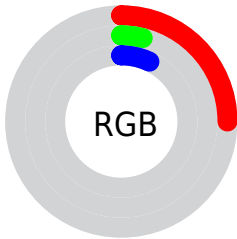

Distribution

Red (25%)

Green (4%)

Blue (7%)