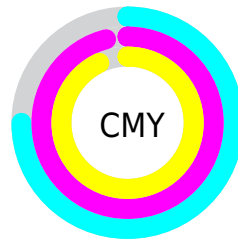

Details

The CIELab color **11.85, 26.58, 10.24** is a dark color, and the websafe version is hex **330000**. A complement of this color would be **24.13, -19.40, -0.09**, and the grayscale version is **9.95, 0.00, -0.00**.

A 20% lighter version of the original color is **31.89, 26.57, 10.34**, and **0.00, 0.00, 0.00** is the 20% darker color. If you saturate the color by 10%, you get **10.75, 29.01, 11.70**, and if you desaturate by 10%, it is **13.06, 24.06, 8.09**.

Distribution

Red (25%)

Green (4%)

Blue (7%)

Red (25%)

Yellow (4%)

Blue (7%)

Cyan (0%)

Magenta (85%)

Yellow (72%)

Black (75%)

Cyan (75%)

Magenta (96%)

Yellow (93%)

Brightness & Saturation Gradients

These gradients show how the CIE Lab color 91.85, 26.58, 10.24 changes by changing the brightness by 10 percent. The first figure shows a shift by +10% for each color and the second figure -10%.