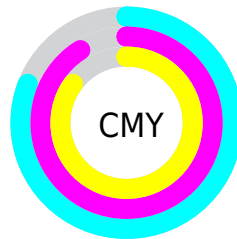

A 20% lighter version of the original color is **32.21, 14.13, -3.78**, and **0.00, 0.00, 0.00** is the 20% darker color. If you saturate the color by 10%, you get **10.71, 17.04, -4.11**, and if you desaturate by 10%, it is **13.50, 11.40, -3.17**.

Distribution

- Red (19%)
- Green (9%)
- Blue (15%)

- Red (19%)
- Yellow (9%)
- Blue (15%)

- Cyan (0%)
- Magenta (50%)
- Yellow (23%)
- Black (81%)

- Cyan (81%)
- Magenta (91%)
- Yellow (85%)

Brightness & Saturation Gradients

These gradients show how the CIE Lab color 92.06, 14.27, -3.72 changes by changing the brightness by 10 percent. The first figure shows a shift by +10% for each color and the second figure -10%.

Similar to the brightness gradients but the following saturation gradients show a change of the CIE Lab color 92.06, 14.27, -3.72 by changing the saturation by 10% instead.