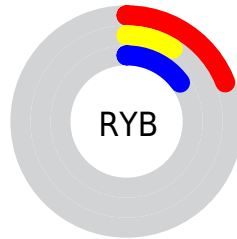

Conversions

Conversions Part 2

Format	Color
RYB	48, 24, 37
Decimal	3151909
CIELab	12.06, 14.27, -3.72
CIElCh	12, 14.747, 345.389
Yxy	1.4154, 0.3601, 0.2712
Android (android.graphics.Color)	4281341989 (0xFF301825)
YUV	32.6580, 2.1406, 13.4549
Hunter-Lab	11.8972, 7.3851, -1.2638

Details

The CIELab color **12.06, 14.27, -3.72** is a dark color, and the websafe version is hex **333333**. A complement of this color would be **17.60, -13.11, 5.44**, and the grayscale version is **12.56, 0.00, -0.00**.

A 20% lighter version of the original color is **32.21, 14.13, -3.78**, and **0.00, 0.00, 0.00** is the 20% darker color. If you saturate the color by 10%, you get **10.71, 17.04, -4.11**, and if you desaturate by 10%, it is **13.50, 11.40, -3.17**.

Distribution

- Red (19%)
- Green (9%)
- Blue (15%)

- Red (19%)
- Yellow (9%)
- Blue (15%)

- Cyan (0%)
- Magenta (50%)
- Yellow (23%)
- Black (81%)

- Cyan (81%)
- Magenta (91%)
- Yellow (85%)

Brightness & Saturation Gradients