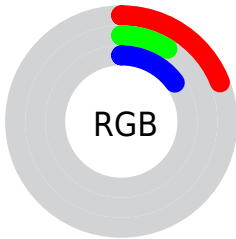

Distribution

- Red (19%)
- Green (9%)
- Blue (15%)