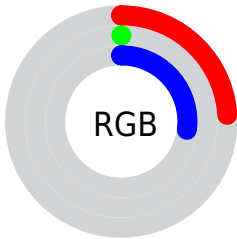

Distribution

- Red (24%)
- Green (0%)
- Blue (27%)