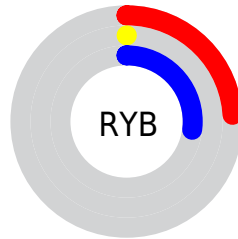

- Red (24%)
- Yellow (0%)
- Blue (27%)