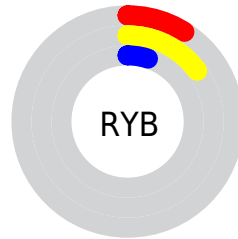

Details

The CIELab color **12.08, 0.22, 12.96** is a dark color, and the websafe version is hex **333333**. A complement of this color would be **6.18, 3.46, -13.89**, and the grayscale version is **11.76, 0.00, -0.00**.

A 20% lighter version of the original color is **32.14, -0.20, 13.16**, and **0.00, 0.00, 0.00** is the 20% darker color. If you saturate the color by 10%, you get **11.67, 0.54, 13.99**, and if you desaturate by 10%, it is **12.50, -0.04, 11.62**.

Distribution

Red (15%)

Green (12%)

Blue (5%)

Red (9%)

Yellow (15%)

Blue (5%)

Cyan (0%)