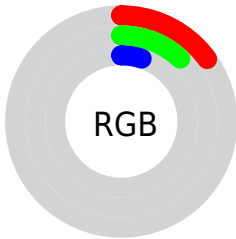

Distribution

Red (15%)

Green (12%)

Blue (5%)