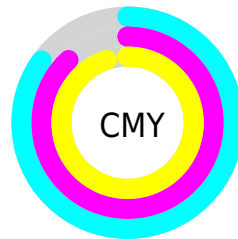

A 20% lighter version of the original color is **32.14, -0.20, 13.16**, and **0.00, 0.00, 0.00** is the 20% darker color. If you saturate the color by 10%, you get **11.67, 0.54, 13.99**, and if you desaturate by 10%, it is **12.50, -0.04, 11.62**.

Distribution

Red (15%)

Green (12%)

Blue (5%)

Red (9%)

Yellow (15%)

Blue (5%)

Cyan (0%)

Magenta (18%)

Yellow (68%)

Black (85%)

Cyan (85%)

Magenta (88%)

Yellow (95%)

Brightness & Saturation Gradients

These gradients show how the CIELab color 92.08, 0.22, 12.96 changes by changing the brightness by 10 percent. The first figure shows a shift by +10% for each color and the second figure -10%.