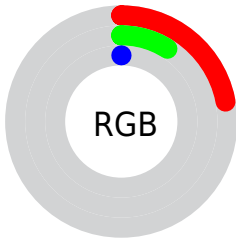

Distribution

Red (22%)

Green (9%)

Blue (0%)