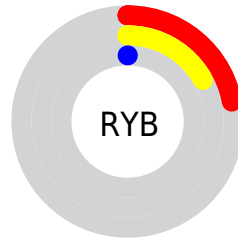

Details

The CIELab color **12.39, 13.39, 18.74** is a dark color, and the websafe version is hex **330000**. A complement of this color would be **10.97, -0.46, -18.83**, and the grayscale version is **11.59, 0.00, -0.00**.

A 20% lighter version of the original color is **32.44, 12.93, 18.99**, and **0.00, 0.00, 0.00** is the 20% darker color. If you saturate the color by 10%, you get **12.39, 13.40, 18.74**, and if you desaturate by 10%, it is **13.31, 11.71, 17.74**.

Distribution

Red (22%)

Green (9%)

Blue (0%)

Red (22%)

Yellow (17%)

Blue (0%)

Cyan (0%)