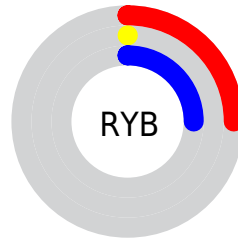

- Red (25%)
- Yellow (0%)
- Blue (25%)