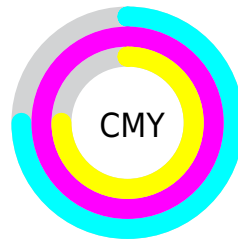

A 20% lighter version of the original color is **32.37, 36.42, -21.82**, and **0.42, 2.98, -8.12** is the 20% darker color. If you saturate the color by 10%, you get **12.28, 36.32, -22.01**, and if you desaturate by 10%, it is **13.16, 33.77, -20.67**.

Distribution

- Red (25%)
- Green (0%)
- Blue (25%)

- Red (25%)
- Yellow (0%)
- Blue (25%)

- Cyan (0%)
- Magenta (100%)
- Yellow (2%)
- Black (75%)

- Cyan (75%)
- Magenta (100%)
- Yellow (75%)

Brightness & Saturation Gradients

These gradients show how the CIE Lab color 92.28, 36.32, -22.01 changes by changing the brightness by 10 percent. The first figure shows a shift by +10% for each color and the second figure -10%.

Similar to the brightness gradients but the following saturation gradients show a change of the CIE Lab color 92.28, 36.32, -22.01 by changing the saturation by 10% instead.