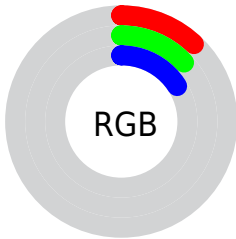

Distribution

Red (12%)

Green (13%)

Blue (16%)