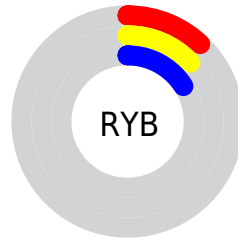

Details

The CIELab color **12.46, 1.92, -7.00** is a dark color, and the websafe version is hex **333333**. A complement of this color would be **16.03, -1.20, 6.93**, and the grayscale version is **12.50, 0.00, -0.00**.

A 20% lighter version of the original color is **32.51, 1.77, -6.76**, and **0.00, 0.00, 0.00** is the 20% darker color. If you saturate the color by 10%, you get **10.84, 2.85, -9.51**, and if you desaturate by 10%, it is **14.08, 1.14, -4.51**.

Distribution

Red (12%)

Green (13%)

Blue (16%)

Red (12%)

Yellow (13%)

Blue (16%)

Cyan (29%)

Magenta (24%)

Yellow (0%)

Black (84%)

Cyan (88%)

Magenta (87%)

Yellow (84%)

Brightness & Saturation Gradients

These gradients show how the CIELab color 92.46, 1.92, -7.00 changes by changing the brightness by 10 percent. The first figure shows a shift by +10% for each color and the second figure -10%.