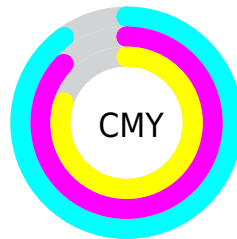

A 20% lighter version of the original color is **32.72, 3.83, -14.08**, and **0.06, 0.42, -1.14** is the 20% darker color. If you saturate the color by 10%, you get **10.82, 5.19, -16.84**, and if you desaturate by 10%, it is **14.42, 2.67, -11.14**.

Distribution

- Red (10%)
- Green (13%)
- Blue (20%)

- Red (10%)
- Yellow (12%)
- Blue (20%)

- Cyan (50%)
- Magenta (38%)
- Yellow (0%)
- Black (80%)

- Cyan (90%)
- Magenta (87%)
- Yellow (80%)

Brightness & Saturation Gradients

These gradients show how the CIELab color 92.61, 3.80, -13.99 changes by changing the brightness by 10 percent. The first figure shows a shift by +10% for each color and the second figure -10%.

Similar to the brightness gradients but the following saturation gradients show a change of the CIELab color 92.61, 3.80, -13.99 by changing the saturation by 10% instead.