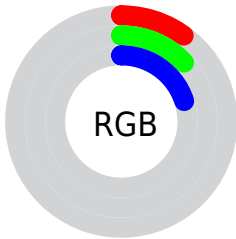

Distribution

- Red (10%)
- Green (13%)
- Blue (20%)