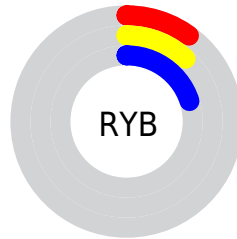

Conversions

Conversions Part 2

Format	Color
R_{YB}	26, 31, 52
Decimal	1712180
CIE Lab	12.61, 3.80, -13.99
CIE LCh	13, 14.497, 285.196
Yxy	1.5003, 0.2397, 0.2302
Android (android.graphics.Color)	4279902260 (0xFF1A2034)
YUV	32.4860, 9.6204, -5.6882
Hunter-Lab	12.2487, 1.3267, -8.1497

Details

The CIELab color **12.61, 3.80, -13.99** is a dark color, and the websafe version is hex **333333**. A complement of this color would be **19.04, -0.81, 13.87**, and the grayscale version is **12.44, 0.00, -0.00**.

A 20% lighter version of the original color is **32.72, 3.83, -14.08**, and **0.06, 0.42, -1.14** is the 20% darker color. If you saturate the color by 10%, you get **10.82, 5.19, -16.84**, and if you desaturate by 10%, it is **14.42, 2.67, -11.14**.

Distribution

- Red (10%)
- Green (13%)
- Blue (20%)

- Red (10%)
- Yellow (12%)
- Blue (20%)

- Cyan (50%)
- Magenta (38%)
- Yellow (0%)
- Black (80%)

- Cyan (90%)
- Magenta (87%)
- Yellow (80%)

Brightness & Saturation Gradients