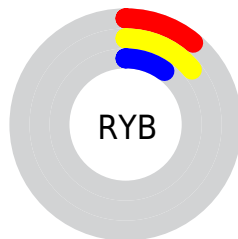

- Red (11%)
- Yellow (14%)
- Blue (10%)