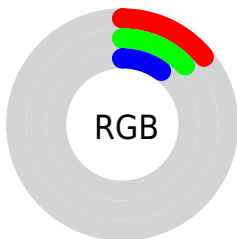

Distribution

- Red (14%)
- Green (13%)
- Blue (10%)