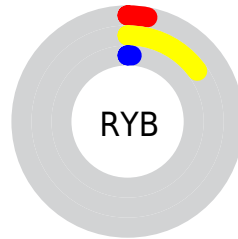

Details

The CIELab color **12.99, -2.90, 18.30** is a dark color, and the websafe version is hex **333300**. A complement of this color would be **2.56, 7.00, -19.56**, and the grayscale version is **12.10, 0.00, -0.00**.

A 20% lighter version of the original color is **32.92, -3.05, 18.51**, and **0.00, 0.00, 0.00** is the 20% darker color. If you saturate the color by 10%, you get **12.88, -2.96, 18.98**, and if you desaturate by 10%, it is **13.19, -2.80, 17.02**.

Distribution

Red (15%)

Green (13%)

Blue (1%)

Red (3%)

Yellow (15%)

Blue (1%)

Cyan (0%)