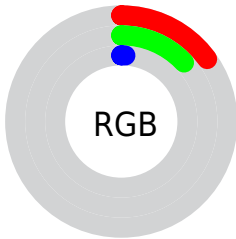

Distribution

Red (15%)

Green (13%)

Blue (1%)