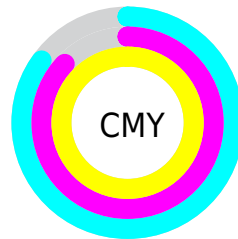

A 20% lighter version of the original color is **32.92, -3.05, 18.51**, and **0.00, 0.00, 0.00** is the 20% darker color. If you saturate the color by 10%, you get **12.88, -2.96, 18.98**, and if you desaturate by 10%, it is **13.19, -2.80, 17.02**.

Distribution

Red (15%)

Green (13%)

Blue (1%)

Red (3%)

Yellow (15%)

Blue (1%)

Cyan (0%)

Magenta (11%)

Yellow (95%)

Black (85%)

Cyan (85%)

Magenta (87%)

Yellow (99%)

Brightness & Saturation Gradients

These gradients show how the CIE Lab color 92.99, -2.90, 18.30 changes by changing the brightness by 10 percent. The first figure shows a shift by +10% for each color and the second figure -10%.