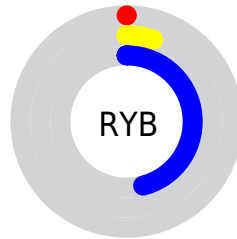

- Red (0%)
- Yellow (5%)
- Blue (46%)