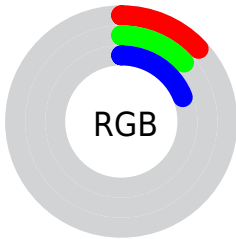

Distribution

Red (13%)

Green (13%)

Blue (19%)