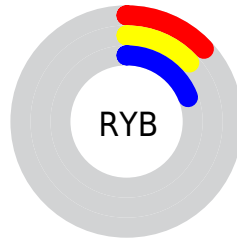

Details

The CIELab color **13.38, 4.25, -9.89** is a dark color, and the websafe version is hex **333333**. A complement of this color would be **19.44, -3.08, 9.65**, and the grayscale version is **13.55, 0.00, -0.00**.

A 20% lighter version of the original color is **33.43, 4.39, -9.79**, and **0.00, 0.00, 0.00** is the 20% darker color. If you saturate the color by 10%, you get **11.30, 6.00, -13.16**, and if you desaturate by 10%, it is **15.46, 2.71, -6.66**.

Distribution

Red (13%)

Green (13%)

Blue (19%)

Red (13%)

Yellow (13%)

Blue (19%)

Cyan (31%)