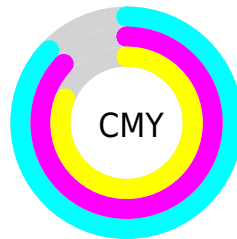

A 20% lighter version of the original color is **33.43, 4.39, -9.79**, and **0.00, 0.00, 0.00** is the 20% darker color. If you saturate the color by 10%, you get **11.30, 6.00, -13.16**, and if you desaturate by 10%, it is **15.46, 2.71, -6.66**.

Distribution

Red (13%)

Green (13%)

Blue (19%)

Red (13%)

Yellow (13%)

Blue (19%)

Cyan (31%)

Magenta (31%)

Yellow (0%)

Black (81%)

Cyan (87%)

Magenta (87%)

Yellow (81%)

Brightness & Saturation Gradients

These gradients show how the CIE Lab color 93.38, 4.25, -9.89 changes by changing the brightness by 10 percent. The first figure shows a shift by +10% for each color and the second figure -10%.