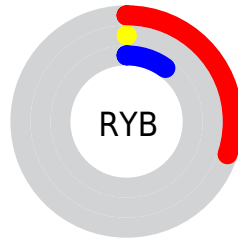

- Red (30%)
- Yellow (0%)
- Blue (10%)