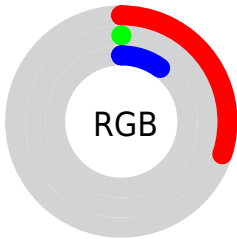

Distribution

- Red (30%)
- Green (0%)
- Blue (10%)