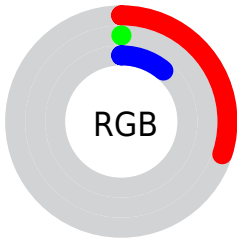

Distribution

- Red (30%)
- Green (0%)
- Blue (11%)