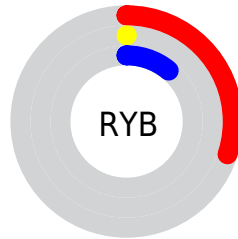

- Red (30%)
- Yellow (0%)
- Blue (11%)