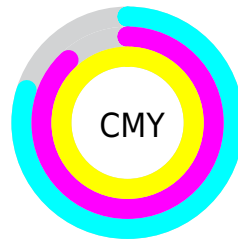

A 20% lighter version of the original color is **33.75, 6.25, 20.53**, and **0.00, 0.00, 0.00** is the 20% darker color. If you saturate the color by 10%, you get **13.73, 6.47, 20.42**, and if you desaturate by 10%, it is **14.41, 5.47, 19.24**.

Distribution

Red (20%)

Green (12%)

Blue (0%)

Red (13%)

Yellow (20%)

Blue (0%)

Cyan (0%)

Magenta (39%)

Yellow (100%)

Black (80%)

Cyan (80%)

Magenta (88%)

Yellow (100%)

Brightness & Saturation Gradients

These gradients show how the CIELab color 93.73, 6.47, 20.43 changes by changing the brightness by 10 percent. The first figure shows a shift by +10% for each color and the second figure -10%.