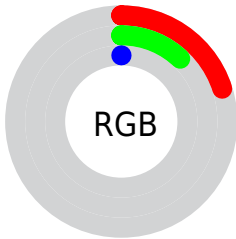

Distribution

Red (20%)

Green (12%)

Blue (0%)