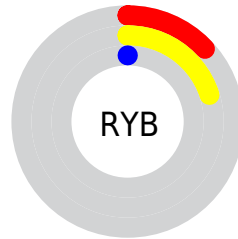

Details

The CIELab color **13.73, 6.47, 20.43** is a dark color, and the websafe version is hex **333300**. A complement of this color would be **6.68, 5.94, -22.81**, and the grayscale version is **13.03, 0.00, -0.00**.

A 20% lighter version of the original color is **33.75, 6.25, 20.53**, and **0.00, 0.00, 0.00** is the 20% darker color. If you saturate the color by 10%, you get **13.73, 6.47, 20.42**, and if you desaturate by 10%, it is **14.41, 5.47, 19.24**.

Distribution

Red (20%)

Green (12%)

Blue (0%)

Red (13%)

Yellow (20%)

Blue (0%)

Cyan (0%)