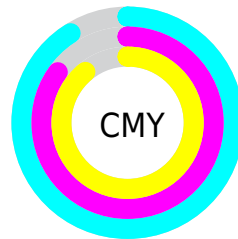

A 20% lighter version of the original color is **33.66, -8.79, 4.38**, and **0.00, 0.00, 0.00** is the 20% darker color. If you saturate the color by 10%, you get **13.32, -10.64, 5.30**, and if you desaturate by 10%, it is **14.02, -6.22, 2.89**.

Distribution

- Red (9%)
- Green (15%)
- Blue (11%)

- Red (9%)
- Yellow (13%)
- Blue (15%)

- Cyan (37%)
- Magenta (0%)
- Yellow (24%)
- Black (85%)

- Cyan (91%)
- Magenta (85%)
- Yellow (89%)

Brightness & Saturation Gradients

These gradients show how the CIELab color 93.65, -8.47, 4.07 changes by changing the brightness by 10 percent. The first figure shows a shift by +10% for each color and the second figure -10%.

Similar to the brightness gradients but the following saturation gradients show a change of the CIELab color 93.65, -8.47, 4.07 by changing the saturation by 10% instead.