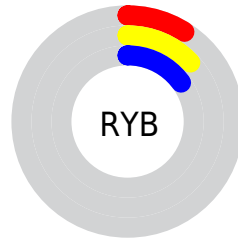

- Red (9%)
- Yellow (13%)
- Blue (15%)