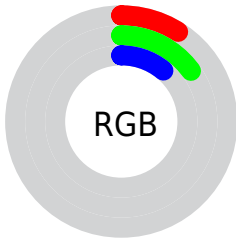

Distribution

- Red (9%)
- Green (15%)
- Blue (11%)