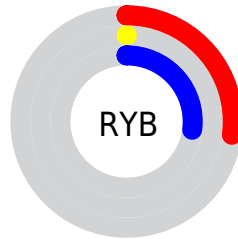

- Red (27%)
- Yellow (0%)
- Blue (27%)