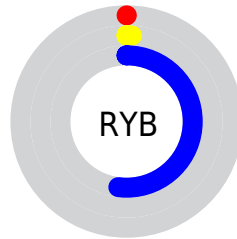

- Red (0%)
- Yellow (1%)
- Blue (52%)