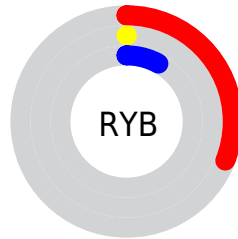

Details

The CIELab color **13.90, 35.06, 12.30** is a dark color, and the websafe version is hex **330000**. A complement of this color would be **29.18, -27.04, 5.85**, and the grayscale version is **9.21, 0.00, -0.00**.

A 20% lighter version of the original color is **33.93, 34.67, 12.28**, and **1.34, 6.03, 2.12** is the 20% darker color. If you saturate the color by 10%, you get **13.90, 35.06, 12.30**, and if you desaturate by 10%, it is **15.00, 32.67, 9.49**.

Distribution

Red (31%)

Green (0%)

Blue (8%)

Red (31%)

Yellow (0%)

Blue (8%)

Cyan (0%)