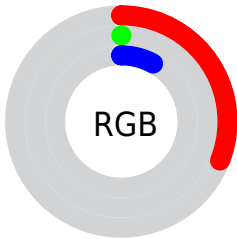

Distribution

Red (31%)

Green (0%)

Blue (8%)