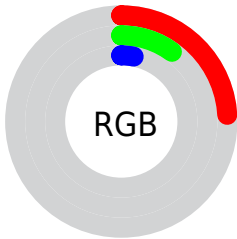

Distribution

Red (24%)

Green (10%)

Blue (3%)