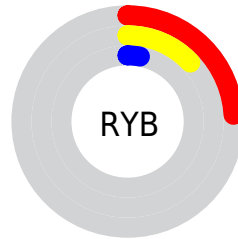

Details

The CIELab color **14.03, 16.69, 18.31** is a dark color, and the websafe version is hex **330000**. A complement of this color would be **16.48, -5.29, -15.06**, and the grayscale version is **13.29, 0.00, -0.00**.

A 20% lighter version of the original color is **34.01, 16.94, 18.16**, and **0.00, 0.00, 0.00** is the 20% darker color. If you saturate the color by 10%, you get **12.96, 18.86, 19.42**, and if you desaturate by 10%, it is **15.18, 14.40, 17.15**.

Distribution

Red (24%)

Green (10%)

Blue (3%)

Red (24%)

Yellow (13%)

Blue (3%)

Cyan (0%)