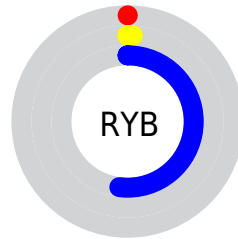

- Red (0%)
- Yellow (1%)
- Blue (52%)