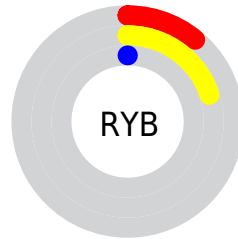

Details

The CIELab color **14.35, 5.08, 21.24** is a dark color, and the websafe version is hex **333300**. A complement of this color would be **6.06, 7.19, -23.79**, and the grayscale version is **13.60, 0.00, -0.00**.

A 20% lighter version of the original color is **34.33, 5.02, 21.25**, and **0.00, 0.00, 0.00** is the 20% darker color. If you saturate the color by 10%, you get **14.35, 5.08, 21.24**, and if you desaturate by 10%, it is **14.98, 4.22, 19.97**.

Distribution

Red (20%)

Green (13%)

Blue (0%)

Red (11%)

Yellow (20%)

Blue (0%)

Cyan (0%)