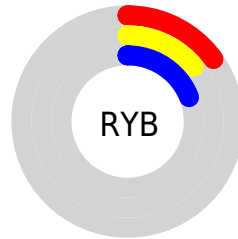

Details

The CIELab color **14.71, 5.49, -8.51** is a dark color, and the websafe version is hex **333333**. A complement of this color would be **19.54, -4.81, 8.38**, and the grayscale version is **15.04, 0.00, -0.00**.

A 20% lighter version of the original color is **34.61, 5.62, -8.58**, and **0.00, 0.00, 0.00** is the 20% darker color. If you saturate the color by 10%, you get **12.75, 7.66, -11.57**, and if you desaturate by 10%, it is **16.68, 3.46, -5.49**.

Distribution

Red (15%)

Green (14%)

Blue (19%)

Red (15%)

Yellow (14%)

Blue (19%)

Cyan (20%)

Magenta (29%)

Yellow (0%)

Black (81%)

Cyan (85%)

Magenta (86%)

Yellow (81%)

Brightness & Saturation Gradients

These gradients show how the CIELab color 94.71, 5.49, -8.51 changes by changing the brightness by 10 percent. The first figure shows a shift by +10% for each color and the second figure -10%.