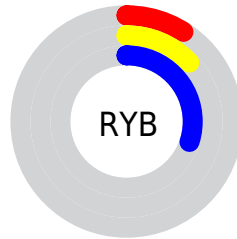

- Red (9%)
- Yellow (13%)
- Blue (30%)