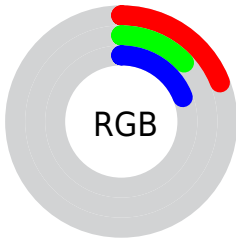

Distribution

Red (19%)

Green (13%)

Blue (19%)