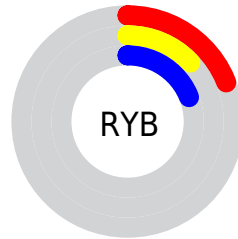

Details

The CIELab color **15.24, 10.86, -6.87** is a dark color, and the websafe version is hex **333333**. A complement of this color would be **18.51, -10.43, 7.50**, and the grayscale version is **15.85, 0.00, -0.00**.

A 20% lighter version of the original color is **35.10, 10.91, -7.10**, and **0.00, 0.00, 0.00** is the 20% darker color. If you saturate the color by 10%, you get **13.82, 14.20, -8.82**, and if you desaturate by 10%, it is **16.74, 7.49, -4.83**.

Distribution

Red (19%)

Green (13%)

Blue (19%)

Red (19%)

Yellow (13%)

Blue (19%)

Cyan (0%)