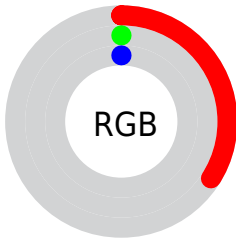

Distribution

Red (34%)

Green (0%)

Blue (0%)