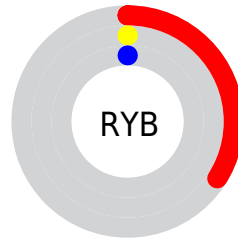

Details

The CIELab color **15.49, 35.97, 24.08** is a dark color, and the websafe version is hex **660000**. A complement of this color would be **32.19, -21.26, -6.94**, and the grayscale version is **9.47, 0.00, -0.00**.

A 20% lighter version of the original color is **35.57, 35.89, 24.15**, and **2.51, 11.33, 3.56** is the 20% darker color. If you saturate the color by 10%, you get **15.49, 35.97, 24.08**, and if you desaturate by 10%, it is **16.52, 33.56, 21.87**.

Distribution

Red (34%)

Green (0%)

Blue (0%)

Red (34%)

Yellow (0%)

Blue (0%)

Cyan (0%)