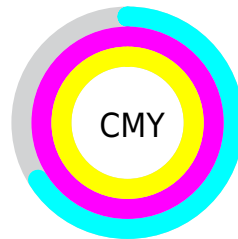

A 20% lighter version of the original color is **35.57, 35.89, 24.15**, and **2.51, 11.33, 3.56** is the 20% darker color. If you saturate the color by 10%, you get **15.49, 35.97, 24.08**, and if you desaturate by 10%, it is **16.52, 33.56, 21.87**.

Distribution

Red (34%)

Green (0%)

Blue (0%)

Red (34%)

Yellow (0%)

Blue (0%)

Cyan (0%)

Magenta (99%)

Yellow (100%)

Black (66%)

Cyan (66%)

Magenta (100%)

Yellow (100%)

Brightness & Saturation Gradients

These gradients show how the CIE Lab color 95.49, 35.97, 24.08 changes by changing the brightness by 10 percent. The first figure shows a shift by +10% for each color and the second figure -10%.

Rectangle

The Rectangle color scheme consists of four colors that form a rectangle on the color wheel.

95.49, 35.97, 24.08

95.49, 4.67, 43.03

95.49, -35.97, -24.08

95.49, -4.67, -43.03

Sweetspot

The Sweet Spot groups the original color and five complimentary colors.