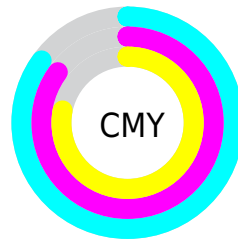

A 20% lighter version of the original color is **35.66, 5.08, -11.40**, and **0.18, 1.25, -3.41** is the 20% darker color. If you saturate the color by 10%, you get **13.25, 7.56, -15.10**, and if you desaturate by 10%, it is **17.86, 3.57, -7.90**.

Distribution

Red (15%)

Green (15%)

Blue (22%)

Red (15%)

Yellow (15%)

Blue (22%)

Cyan (31%)

Magenta (33%)

Yellow (0%)

Black (78%)

Cyan (85%)

Magenta (85%)

Yellow (78%)

Brightness & Saturation Gradients

These gradients show how the CIE Lab color 95.55, 5.45, -11.48 changes by changing the brightness by 10 percent. The first figure shows a shift by +10% for each color and the second figure -10%.