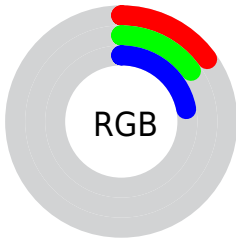

Distribution

Red (15%)

Green (15%)

Blue (22%)