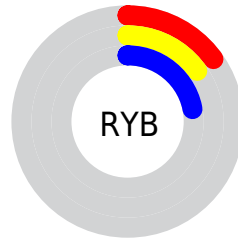

Conversions

Conversions Part 2

Format	Color
RYB	38, 37, 55
Decimal	2499895
CIELab	15.55, 5.45, -11.48
CIElCh	16, 12.708, 295.396
Yxy	2.0120, 0.2671, 0.2498
Android (android.graphics.Color)	4280689975 (0xFF262537)
YUV	39.3510, 7.7150, -1.1848
Hunter-Lab	14.1844, 2.2532, -6.3351

Details

The CIELab color **15.55, 5.45, -11.48** is a dark color, and the websafe version is hex **333333**. A complement of this color would be **22.49, -4.05, 11.18**, and the grayscale version is **15.78, 0.00, -0.00**.

A 20% lighter version of the original color is **35.66, 5.08, -11.40**, and **0.18, 1.25, -3.41** is the 20% darker color. If you saturate the color by 10%, you get **13.25, 7.56, -15.10**, and if you desaturate by 10%, it is **17.86, 3.57, -7.90**.

Distribution

Red (15%)

Green (15%)

Blue (22%)

Red (15%)

Yellow (15%)

Blue (22%)

Cyan (31%)