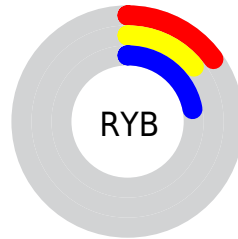

Details

The CIELab color **15.37, 6.86, -12.44** is a dark color, and the websafe version is hex **333333**. A complement of this color would be **22.69, -5.34, 12.11**, and the grayscale version is **15.68, 0.00, -0.00**.

A 20% lighter version of the original color is **35.21, 6.96, -12.71**, and **0.22, 1.53, -4.17** is the 20% darker color. If you saturate the color by 10%, you get **13.10, 9.22, -16.03**, and if you desaturate by 10%, it is **17.66, 4.72, -8.88**.

Distribution

Red (15%)

Green (14%)

Blue (22%)

Red (15%)

Yellow (14%)

Blue (22%)

Cyan (30%)

Magenta (36%)

Yellow (0%)

Black (78%)

Cyan (85%)

Magenta (86%)

Yellow (78%)

Brightness & Saturation Gradients

These gradients show how the CIELab color 95.37, 6.86, -12.44 changes by changing the brightness by 10 percent. The first figure shows a shift by +10% for each color and the second figure -10%.