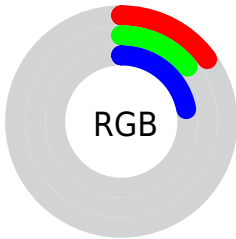

Distribution

Red (15%)

Green (14%)

Blue (22%)