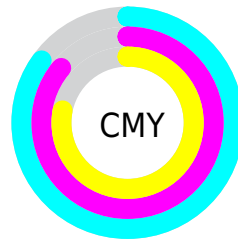

A 20% lighter version of the original color is **35.21, 6.96, -12.71**, and **0.22, 1.53, -4.17** is the 20% darker color. If you saturate the color by 10%, you get **13.10, 9.22, -16.03**, and if you desaturate by 10%, it is **17.66, 4.72, -8.88**.

Distribution

Red (15%)

Green (14%)

Blue (22%)

Red (15%)

Yellow (14%)

Blue (22%)

Cyan (30%)

Magenta (36%)

Yellow (0%)

Black (78%)

Cyan (85%)

Magenta (86%)

Yellow (78%)

Brightness & Saturation Gradients

These gradients show how the CIELab color 95.37, 6.86, -12.44 changes by changing the brightness by 10 percent. The first figure shows a shift by +10% for each color and the second figure -10%.