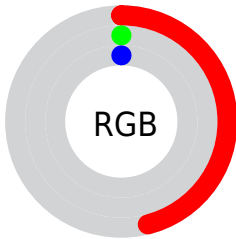

Distribution

Red (46%)

Green (0%)

Blue (0%)