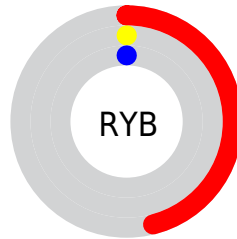

Details

The CIELab color **22.94, 45.05, 34.64** is a dark color, and the websafe version is hex **660000**. A complement of this color would be **44.23, -27.02, -7.97**, and the grayscale version is **13.77, 0.00, -0.00**.

A 20% lighter version of the original color is **43.08, 44.99, 35.06**, and **8.68, 28.58, 13.30** is the 20% darker color. If you saturate the color by 10%, you get **22.94, 45.05, 34.64**, and if you desaturate by 10%, it is **23.88, 42.83, 30.79**.

Distribution

Red (46%)

Green (0%)

Blue (0%)

Red (46%)

Yellow (0%)

Blue (0%)

Cyan (0%)