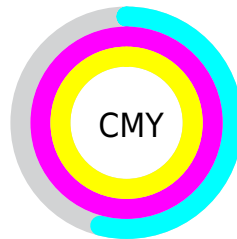

A 20% lighter version of the original color is **43.08, 44.99, 35.06**, and **8.68, 28.58, 13.30** is the 20% darker color. If you saturate the color by 10%, you get **22.94, 45.05, 34.64**, and if you desaturate by 10%, it is **23.88, 42.83, 30.79**.

Distribution

Red (46%)

Green (0%)

Blue (0%)

Red (46%)

Yellow (0%)

Blue (0%)

Cyan (0%)

Magenta (100%)

Yellow (100%)

Black (54%)

Cyan (54%)

Magenta (100%)

Yellow (100%)

Brightness & Saturation Gradients

These gradients show how the CIE Lab color 102.94, 45.05, 34.64 changes by changing the brightness by 10 percent. The first figure shows a shift by +10% for each color and the second figure -10%.