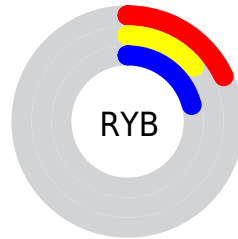

Details

The CIELab color **15.82, 9.87, -9.57** is a dark color, and the websafe version is hex **333333**. A complement of this color would be **20.60, -9.21, 9.76**, and the grayscale version is **16.39, 0.00, -0.00**.

A 20% lighter version of the original color is **35.95, 9.58, -9.61**, and **0.12, 0.83, -2.27** is the 20% darker color. If you saturate the color by 10%, you get **14.03, 12.91, -12.36**, and if you desaturate by 10%, it is **17.66, 6.87, -6.75**.

Distribution

Red (18%)

Green (14%)

Blue (21%)

Red (18%)

Yellow (14%)

Blue (21%)

Cyan (11%)

Magenta (34%)

Yellow (0%)

Black (79%)

Cyan (82%)

Magenta (86%)

Yellow (79%)

Brightness & Saturation Gradients

These gradients show how the CIELab color 95.82, 9.87, -9.57 changes by changing the brightness by 10 percent. The first figure shows a shift by +10% for each color and the second figure -10%.