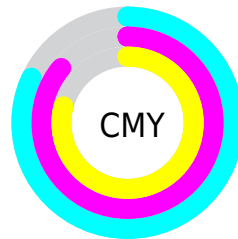

A 20% lighter version of the original color is **35.95, 9.58, -9.61**, and **0.12, 0.83, -2.27** is the 20% darker color. If you saturate the color by 10%, you get **14.03, 12.91, -12.36**, and if you desaturate by 10%, it is **17.66, 6.87, -6.75**.

Distribution

Red (18%)

Green (14%)

Blue (21%)

Red (18%)

Yellow (14%)

Blue (21%)

Cyan (11%)

Magenta (34%)

Yellow (0%)

Black (79%)

Cyan (82%)

Magenta (86%)

Yellow (79%)

Brightness & Saturation Gradients

These gradients show how the CIELab color 95.82, 9.87, -9.57 changes by changing the brightness by 10 percent. The first figure shows a shift by +10% for each color and the second figure -10%.