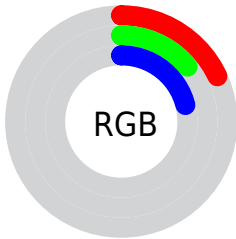

Distribution

Red (18%)

Green (14%)

Blue (21%)