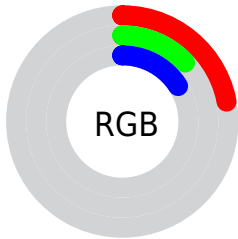

Distribution

Red (22%)

Green (13%)

Blue (16%)