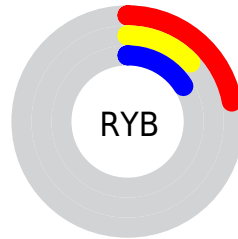

Details

The CIELab color **16.05, 11.15, 0.13** is a dark color, and the websafe version is hex **333333**. A complement of this color would be **21.19, -10.01, 1.09**, and the grayscale version is **16.57, 0.00, -0.00**.

A 20% lighter version of the original color is **36.12, 10.70, 0.17**, and **0.00, 0.00, 0.00** is the 20% darker color. If you saturate the color by 10%, you get **14.37, 14.19, 0.50**, and if you desaturate by 10%, it is **17.82, 8.12, -0.07**.

Distribution

Red (22%)

Green (13%)

Blue (16%)

Red (22%)

Yellow (13%)

Blue (16%)

Cyan (0%)