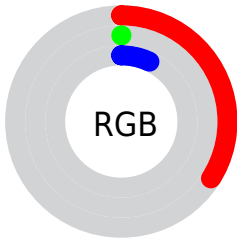

Distribution

Red (34%)

Green (0%)

Blue (7%)