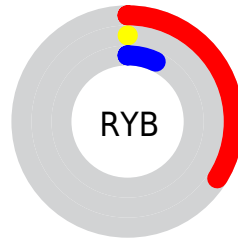

Details

The CIELab color **15.96, 36.88, 16.61** is a dark color, and the websafe version is hex **660000**. A complement of this color would be **32.40, -27.39, 3.49**, and the grayscale version is **10.61, 0.00, -0.00**.

A 20% lighter version of the original color is **35.97, 37.22, 16.60**, and **2.94, 13.24, 4.24** is the 20% darker color. If you saturate the color by 10%, you get **15.83, 37.17, 16.94**, and if you desaturate by 10%, it is **17.02, 34.58, 13.15**.

Distribution

Red (34%)

Green (0%)

Blue (7%)

Red (34%)

Yellow (0%)

Blue (7%)

Cyan (0%)