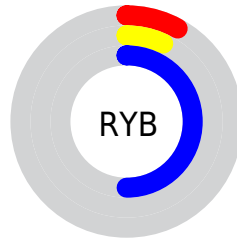

- Red (8%)
- Yellow (7%)
- Blue (50%)