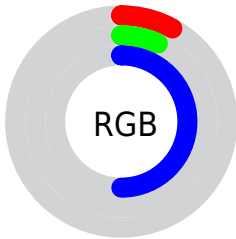

Distribution

- Red (8%)
- Green (7%)
- Blue (50%)