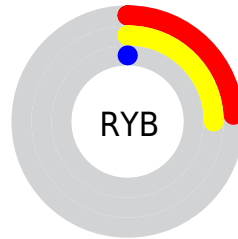

Details

The CIELab color **16.39, 12.14, 24.26** is a dark color, and the websafe version is hex **663300**. A complement of this color would be **11.62, 3.95, -24.17**, and the grayscale version is **15.48, 0.00, -0.00**.

A 20% lighter version of the original color is **36.29, 12.52, 24.12**, and **0.00, 0.00, 0.00** is the 20% darker color. If you saturate the color by 10%, you get **16.39, 12.14, 24.25**, and if you desaturate by 10%, it is **17.33, 10.45, 22.80**.

Distribution

Red (25%)

Green (13%)

Blue (0%)

Red (24%)

Yellow (25%)

Blue (0%)

Cyan (0%)