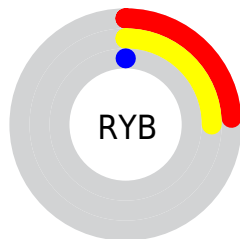

Details

The CIELab color **16.39, 12.14, 24.26** is a dark color, and the websafe version is hex **663300**. A complement of this color would be **11.62, 3.95, -24.17**, and the grayscale version is **15.48, 0.00, -0.00**.

A 20% lighter version of the original color is **36.29, 12.52, 24.12**, and **0.00, 0.00, 0.00** is the 20% darker color. If you saturate the color by 10%, you get **16.39, 12.14, 24.25**, and if you desaturate by 10%, it is **17.33, 10.45, 22.80**.

Distribution

Red (25%)

Green (13%)

Blue (0%)

Red (24%)

Yellow (25%)

Blue (0%)

Cyan (0%)