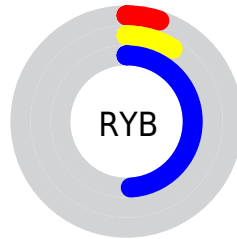

- Red (5%)
- Yellow (9%)
- Blue (49%)