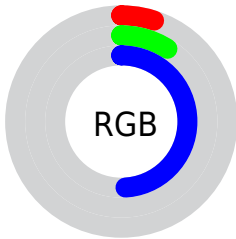

Distribution

- Red (5%)
- Green (9%)
- Blue (49%)