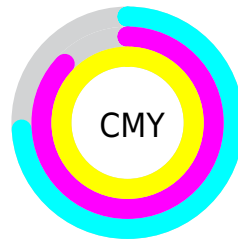

A 20% lighter version of the original color is **36.55, 13.45, 24.50**, and **0.00, 0.00, 0.00** is the 20% darker color. If you saturate the color by 10%, you get **16.46, 13.83, 24.41**, and if you desaturate by 10%, it is **17.45, 11.97, 22.94**.

Distribution

Red (26%)

Green (13%)

Blue (0%)

Red (26%)

Yellow (24%)

Blue (0%)

Cyan (0%)

Magenta (52%)

Yellow (100%)

Black (74%)

Cyan (74%)

Magenta (87%)

Yellow (100%)

Brightness & Saturation Gradients

These gradients show how the CIELab color 96.46, 13.83, 24.41 changes by changing the brightness by 10 percent. The first figure shows a shift by +10% for each color and the second figure -10%.