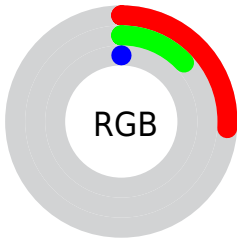

Distribution

Red (26%)

Green (13%)

Blue (0%)