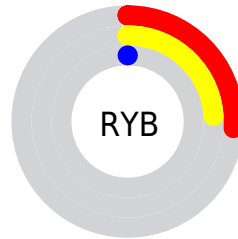

Details

The CIELab color **16.46, 13.83, 24.41** is a dark color, and the websafe version is hex **663300**. A complement of this color would be **12.85, 2.61, -23.60**, and the grayscale version is **15.49, 0.00, -0.00**.

A 20% lighter version of the original color is **36.55, 13.45, 24.50**, and **0.00, 0.00, 0.00** is the 20% darker color. If you saturate the color by 10%, you get **16.46, 13.83, 24.41**, and if you desaturate by 10%, it is **17.45, 11.97, 22.94**.

Distribution

Red (26%)

Green (13%)

Blue (0%)

Red (26%)

Yellow (24%)

Blue (0%)

Cyan (0%)