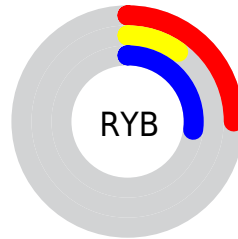

Details

The CIELab color **16.64, 26.73, -19.99** is a dark color, and the websafe version is hex **330033**. A complement of this color would be **25.99, -24.19, 22.60**, and the grayscale version is **16.90, 0.00, -0.00**.

A 20% lighter version of the original color is **36.65, 26.61, -20.21**, and **1.63, 9.14, -12.18** is the 20% darker color. If you saturate the color by 10%, you get **15.14, 30.15, -22.38**, and if you desaturate by 10%, it is **18.35, 22.87, -17.29**.

Distribution

Red (25%)

Green (10%)

Blue (27%)

Red (25%)

Yellow (10%)

Blue (27%)

Cyan (9%)

Rectangle

The Rectangle color scheme consists of four colors that form a rectangle on the color wheel.

96.64, 26.73, -19.99

96.64, 32.49, 7.63

96.64, -26.73, 19.99

96.64, -32.49, -7.63

Sweetspot

The Sweet Spot groups the original color and five complimentary colors.