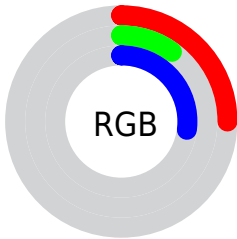

Distribution

Red (25%)

Green (10%)

Blue (27%)