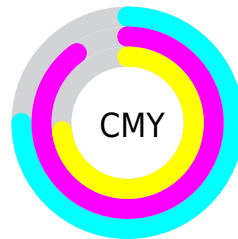

A 20% lighter version of the original color is **36.65, 26.61, -20.21**, and **1.63, 9.14, -12.18** is the 20% darker color. If you saturate the color by 10%, you get **15.14, 30.15, -22.38**, and if you desaturate by 10%, it is **18.35, 22.87, -17.29**.

Distribution

Red (25%)

Green (10%)

Blue (27%)

Red (25%)

Yellow (10%)

Blue (27%)

Cyan (9%)

Magenta (64%)

Yellow (0%)

Black (73%)

Cyan (75%)

Magenta (90%)

Yellow (73%)

Brightness & Saturation Gradients

These gradients show how the CIE Lab color 96.64, 26.73, -19.99 changes by changing the brightness by 10 percent. The first figure shows a shift by +10% for each color and the second figure -10%.

Rectangle

The Rectangle color scheme consists of four colors that form a rectangle on the color wheel.

96.64, 26.73, -19.99

96.64, 32.49, 7.63

96.64, -26.73, 19.99

96.64, -32.49, -7.63

Sweetspot

The Sweet Spot groups the original color and five complimentary colors.