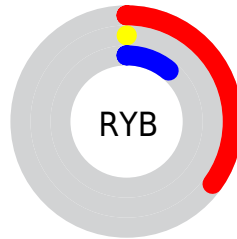

- Red (35%)
- Yellow (0%)
- Blue (11%)