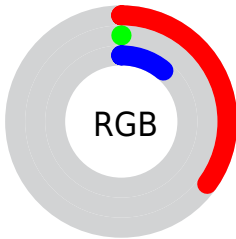

Distribution

- Red (35%)
- Green (0%)
- Blue (11%)