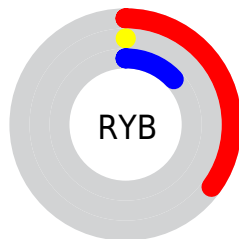

- Red (35%)
- Yellow (0%)
- Blue (13%)