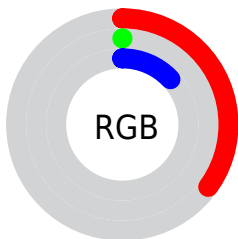

Distribution

- Red (35%)
- Green (0%)
- Blue (13%)