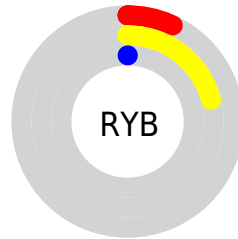

Details

The CIELab color **17.00, 1.97, 24.67** is a dark color, and the websafe version is hex **333300**. A complement of this color would be **5.24, 11.11, -27.32**, and the grayscale version is **16.02, 0.00, -0.00**.

A 20% lighter version of the original color is **37.09, 2.03, 24.79**, and **0.00, 0.00, 0.00** is the 20% darker color. If you saturate the color by 10%, you get **17.00, 1.97, 24.67**, and if you desaturate by 10%, it is **17.51, 1.40, 23.09**.

Distribution

Red (21%)

Green (16%)

Blue (0%)

Red (7%)

Yellow (21%)

Blue (0%)

Cyan (0%)