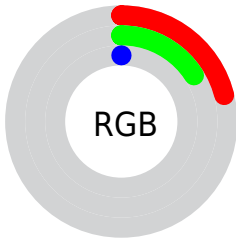

Distribution

Red (21%)

Green (16%)

Blue (0%)