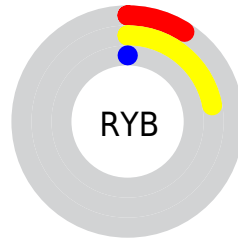

Details

The CIELab color **16.95, 3.77, 24.67** is a dark color, and the websafe version is hex **333300**. A complement of this color would be **6.20, 10.64, -27.23**, and the grayscale version is **16.03, 0.00, -0.00**.

A 20% lighter version of the original color is **37.02, 3.58, 24.76**, and **0.00, 0.00, 0.00** is the 20% darker color. If you saturate the color by 10%, you get **16.95, 3.77, 24.67**, and if you desaturate by 10%, it is **17.55, 2.99, 23.11**.

Distribution

Red (22%)

Green (15%)

Blue (0%)

Red (9%)

Yellow (22%)

Blue (0%)

Cyan (0%)