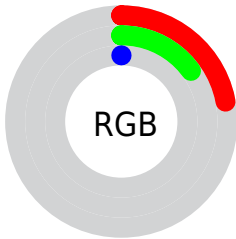

Distribution

Red (22%)

Green (15%)

Blue (0%)